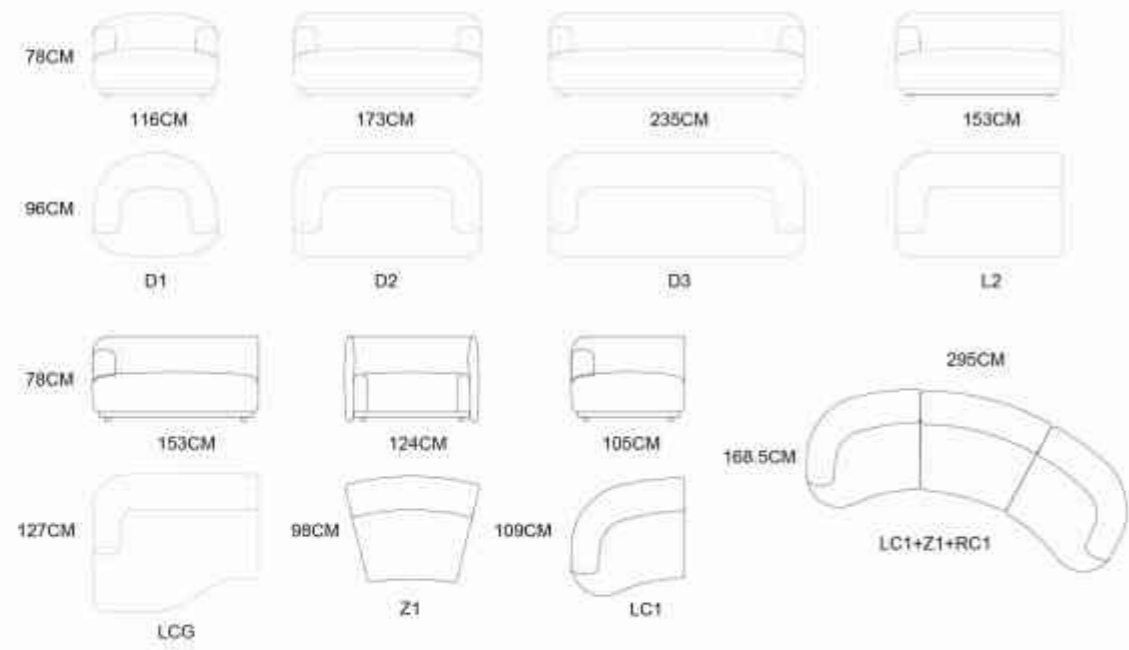

MODEL: S2429-2 LC1+Z1+RC1+D1