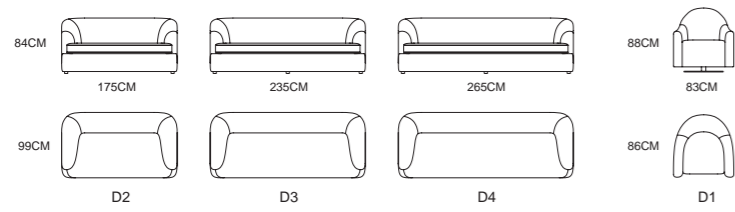

MODEL: S2112-1 D4/D2
C2135-1 D1

It abandons luxury in the traditional sense, simplifies the decoration, and returns to the true, but also gives the fashion avant-garde, elegant temperament, and yet feel warm and comfortable.