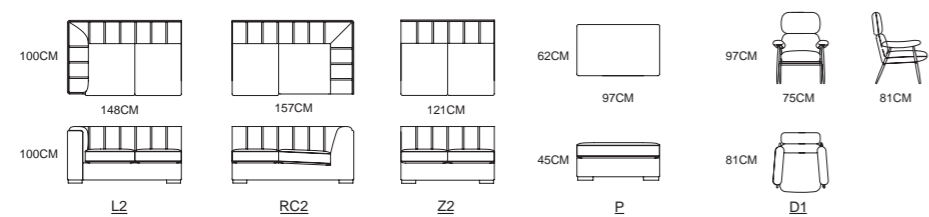

MODEL: S1915-4 (L2+RC2+Z2+P)
E1970-1 (D1)