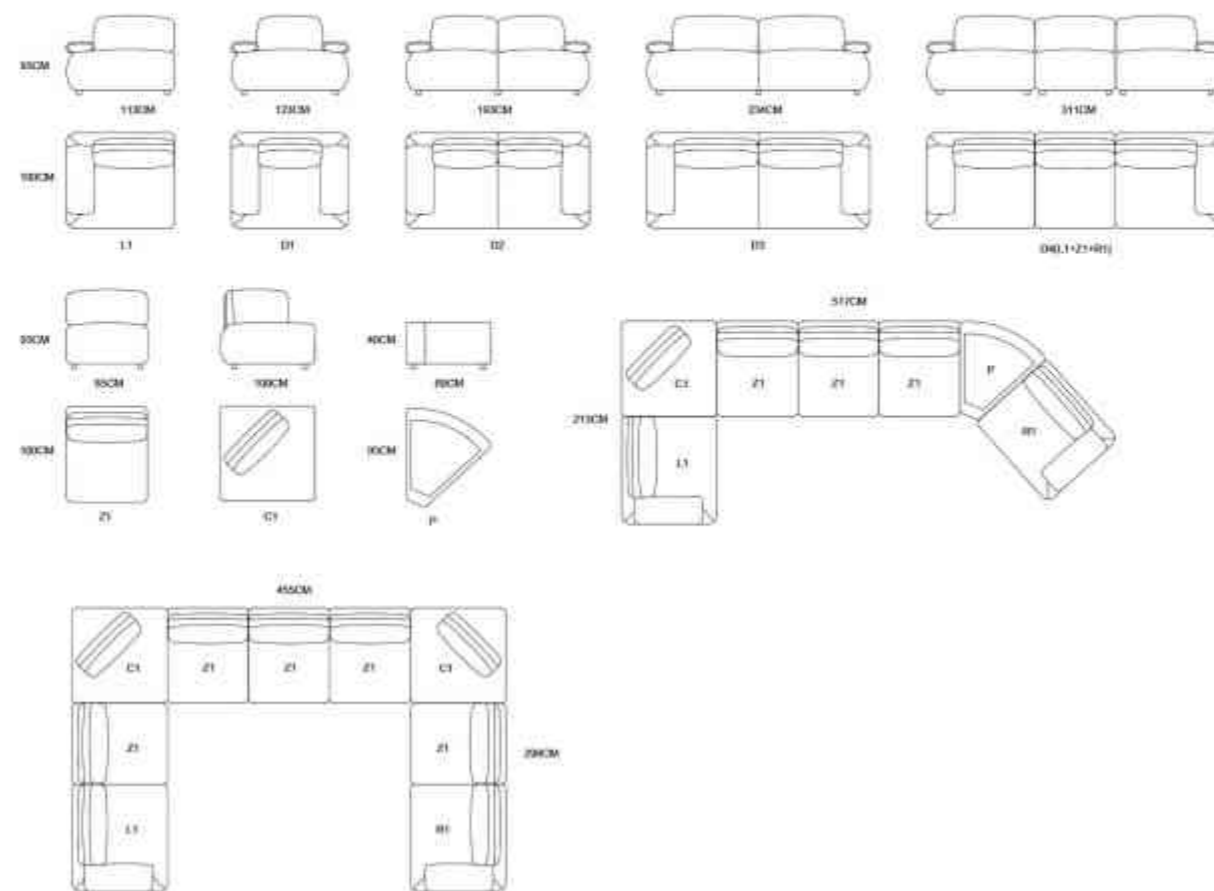

MODEL: S2308 L1+C1+Z1+Z1+Z1+P+R1