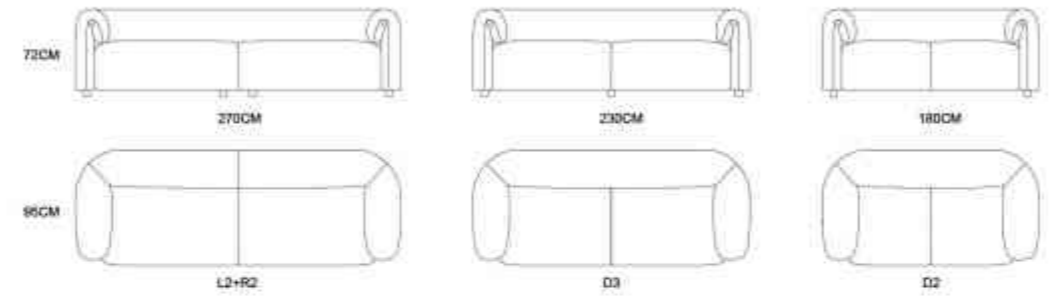

MODEL:S2421 D3+D2

Ronamide