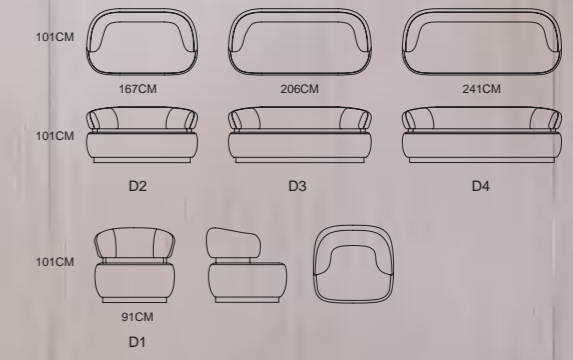

MODEL: S1911-1 (D4+D2+P)