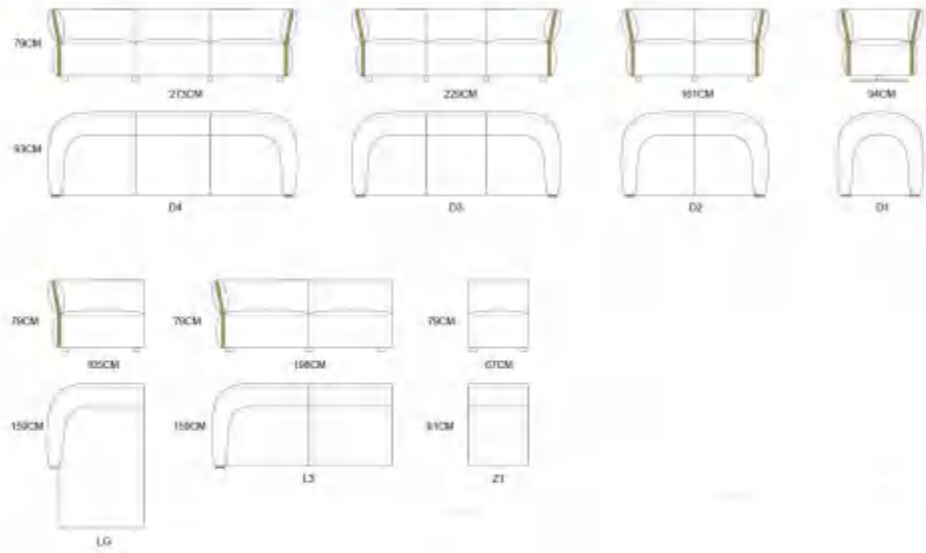

Remanade

MODEL:S2308 D3+D2+D1

MODEL: S2308 D3+D2+D1

MODEL:S2416 D4+D2+D1

Ronamide

MODEL: S2416 D4+D2+D1

Complex

Whether it is practical furniture or pure ornaments, they are all kinds of single-shaped complexes, which are pleasing to the eyes because of the perfect combination.